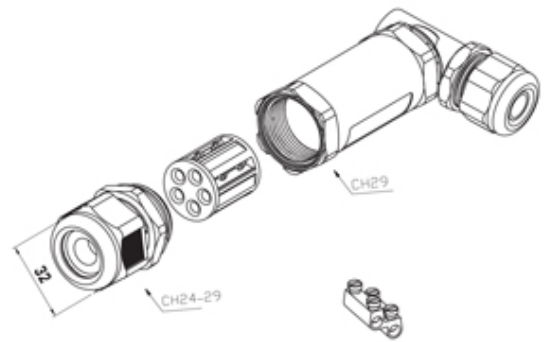

TeeTube

Range: Weatherproof/Waterproof Connectors

Part Number: THB.401.E2C.1

DESCRIPTION

TeeTube "L type" 2 Pole Screw - wp 7mm to 13.5mm on one gland 7mm to 10.5mm on the other gland, 1.5mm max conductor size IP68 32A 450V 2 cable entries

WEATHERPROOF/WATERPROOF CONNECTORS FEATURES

- Tough, robust construction with large cable range acceptance
- Straight through, T splitter and Y splitter versions available
- Dual terminal versions available for easy fitting and looping of conductors (2+2 and 3+3 poles)
- Temperature rating of -40°C to +125°C

Features may vary by product throughout the range.

Subject to technical modification without notice.

Typographical and other errors do not justify claim for damages.

SPECIFICATION

Cable Entries	2
Max Current (A)	24
Max Voltage (V)	450
Number of Poles	2
Max Conductor Size (Sq mm)	2.5
Minimum Cable Diameter (mm)	10.5
Maximum Cable Diameter (mm)	14
IP Rating	68
Min Temperature Rating °C	-40
Max Temperature Rating °C	125
Temperature "T" Rating	T125
Body Material	PA66 / TPE
Fixing System	Cable
Terminal Type	Screw - wp