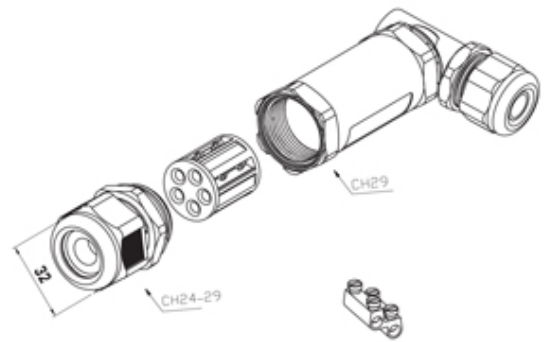

## Range: Weatherproof/Waterproof Connectors

Part Number: THB.401.B3B

### DESCRIPTION

TeeTube "L type" 4 Pole Screw - wp 7mm to 13.5mm on one gland 8mm to 17mm on the other gland , 2.5 mm max conductor size IP68 24A  
450V 2 cable entries

### WEATHERPROOF/WATERPROOF CONNECTORS FEATURES

- Tough, robust construction with large cable range acceptance
- Straight through, T splitter and Y splitter versions available
- Dual terminal versions available for easy fitting and looping of conductors (2+2 and 3+3 poles)
- Temperature rating of -40°C to +125°C

## SPECIFICATION

Cable Entries	2
Max Current (A)	24
Max Voltage (V)	450
Number of Poles	4
Max Conductor Size (Sq mm)	2.5
Minimum Cable Diameter (mm)	7
Maximum Cable Diameter (mm)	17
IP Rating	68
Min Temperature Rating °C	-40
Max Temperature Rating °C	125
Temperature "T" Rating	T85
Body Material	PA66 / TPE
Fixing System	Cable
Terminal Type	Screw - wp