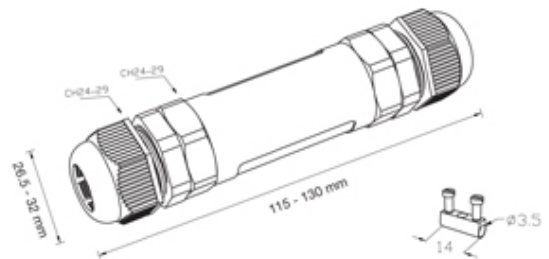

TeeTube

Range: Weatherproof/Waterproof Connectors

Part Number: THB.400.F6C.6

DESCRIPTION

TeeTube M25 In-line 6 Pole Screw - wp 14mm to 17mm, 4 mm max conductor size IP68 32A 450V 2 cable entries

WEATHERPROOF/WATERPROOF CONNECTORS FEATURES

- Tough, robust construction with large cable range acceptance
- Straight through, T splitter and Y splitter versions available
- Dual terminal versions available for easy fitting and looping of conductors (2+2 and 3+3 poles)
- Temperature rating of -40°C to +125°C

Features may vary by product throughout the range.

Subject to technical modification without notice.

Typographical and other errors do not justify claim for damages.

SPECIFICATION

Cable Entries	2
Max Current (A)	24
Max Voltage (V)	450
Number of Poles	6
Max Conductor Size (Sq mm)	2.5
Minimum Cable Diameter (mm)	14
Maximum Cable Diameter (mm)	17
IP Rating	68
Min Temperature Rating °C	-40
Max Temperature Rating °C	125
Temperature "T" Rating	T125
Body Material	PA66 / TPE
Fixing System	Cable
Terminal Type	Screw - wp