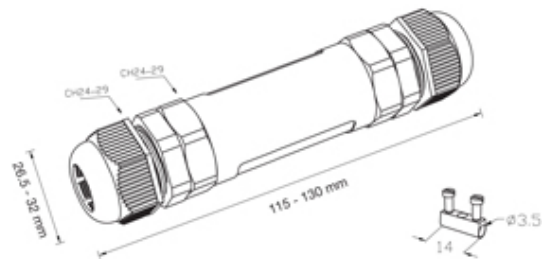

## Range: Weatherproof/Waterproof Connectors

Part Number: THB.400.F5C.6

### DESCRIPTION

TeeTube M25 In-line 5 Pole Screw - wp 14mm to 17mm, 4 mm max conductor size IP68 32A 450V 2 cable entries

### WEATHERPROOF/WATERPROOF CONNECTORS FEATURES

- Tough, robust construction with large cable range acceptance
- Straight through, T splitter and Y splitter versions available
- Dual terminal versions available for easy fitting and looping of conductors (2+2 and 3+3 poles)
- Temperature rating of -40°C to +125°C

## SPECIFICATION

Cable Entries	2
Max Current (A)	24
Max Voltage (V)	450
Number of Poles	5
Max Conductor Size (Sq mm)	2.5
Minimum Cable Diameter (mm)	14
Maximum Cable Diameter (mm)	17
IP Rating	68
Min Temperature Rating °C	-40
Max Temperature Rating °C	125
Temperature "T" Rating	T125
Body Material	PA66 / TPE
Fixing System	Cable
Terminal Type	Screw - wp