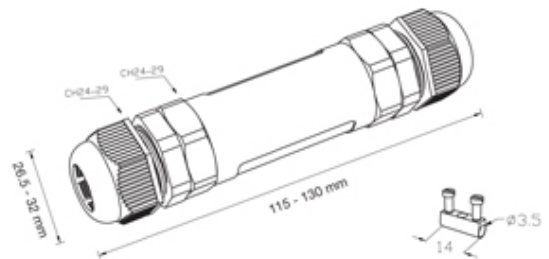

## Range: Weatherproof/Waterproof Connectors

Part Number: THB.400.F4C.6

### DESCRIPTION

TeeTube M25 In-line 4 Pole Screw - wp 14mm to 17mm, 4 mm max conductor size IP68 32A 450V 2 cable entries

### WEATHERPROOF/WATERPROOF CONNECTORS FEATURES

- Tough, robust construction with large cable range acceptance
- Straight through, T splitter and Y splitter versions available
- Dual terminal versions available for easy fitting and looping of conductors (2+2 and 3+3 poles)
- Temperature rating of  $-40^{\circ}\text{C}$  to  $+125^{\circ}\text{C}$

## SPECIFICATION

Cable Entries	2
Max Current (A)	24
Max Voltage (V)	450
Number of Poles	4
Max Conductor Size (Sq mm)	2.5
Minimum Cable Diameter (mm)	14
Maximum Cable Diameter (mm)	17
IP Rating	68
Min Temperature Rating °C	-40
Max Temperature Rating °C	125
Temperature "T" Rating	T125
Body Material	PA66 / TPE
Fixing System	Cable
Terminal Type	Screw - wp