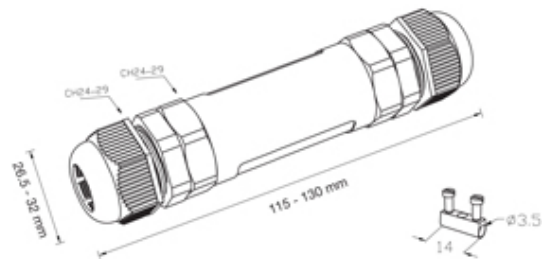

TeeTube

Range: Weatherproof/Waterproof Connectors

Part Number: THB.400.F4C.5

DESCRIPTION

TeeTube M25 In-line 4 Pole Screw - wp 10.5mm to 14mm on one gland 14mm to 17mm on the other gland, 4 mm max conductor size IP68 32A 450V 2 cable entries

WEATHERPROOF/WATERPROOF CONNECTORS FEATURES

- Tough, robust construction with large cable range acceptance
- Straight through, T splitter and Y splitter versions available
- Dual terminal versions available for easy fitting and looping of conductors (2+2 and 3+3 poles)
- Temperature rating of -40°C to +125°C

Features may vary by product throughout the range.

Subject to technical modification without notice.

Typographical and other errors do not justify claim for damages.

SPECIFICATION

Cable Entries	2
Max Current (A)	24
Max Voltage (V)	450
Number of Poles	4
Max Conductor Size (Sq mm)	2.5
Minimum Cable Diameter (mm)	10.5
Maximum Cable Diameter (mm)	17
IP Rating	68
Min Temperature Rating °C	-40
Max Temperature Rating °C	125
Temperature "T" Rating	T125
Body Material	PA66 / TPE
Fixing System	Cable
Terminal Type	Screw - wp