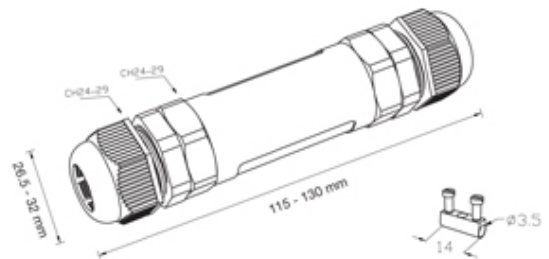

TeeTube

Range: Weatherproof/Waterproof Connectors

Part Number: THB.400.F3C.6

DESCRIPTION

TeeTube M25 In-line 3 Pole Screw - wp 14mm to 17mm, 4 mm max conductor size IP68 32A 450V 2 cable entries

WEATHERPROOF/WATERPROOF CONNECTORS FEATURES

- Tough, robust construction with large cable range acceptance
- Straight through, T splitter and Y splitter versions available
- Dual terminal versions available for easy fitting and looping of conductors (2+2 and 3+3 poles)
- Temperature rating of -40°C to +125°C

Features may vary by product throughout the range.

Subject to technical modification without notice.

Typographical and other errors do not justify claim for damages.

SPECIFICATION

Cable Entries	2
Max Current (A)	24
Max Voltage (V)	450
Number of Poles	3
Max Conductor Size (Sq mm)	2.5
Minimum Cable Diameter (mm)	14
Maximum Cable Diameter (mm)	17
IP Rating	68
Min Temperature Rating °C	-40
Max Temperature Rating °C	125
Temperature "T" Rating	T125
Body Material	PA66 / TPE
Fixing System	Cable
Terminal Type	Screw - wp