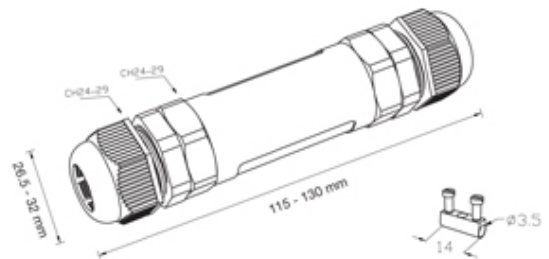

TeeTube

Range: Weatherproof/Waterproof Connectors

Part Number: THB.400.F2A.6

DESCRIPTION

TeeTube M25 In-line 2 Pole Screw - end barrier contact 14mm to 17mm, 4 mm max conductor size IP68 32A 450V 2 cable entries

WEATHERPROOF/WATERPROOF CONNECTORS FEATURES

- Tough, robust construction with large cable range acceptance
- Straight through, T splitter and Y splitter versions available
- Dual terminal versions available for easy fitting and looping of conductors (2+2 and 3+3 poles)
- Temperature rating of -40°C to +125°C

Features may vary by product throughout the range.

Subject to technical modification without notice.

Typographical and other errors do not justify claim for damages.

SPECIFICATION

Cable Entries	2
Max Current (A)	32
Max Voltage (V)	450
Number of Poles	2
Max Conductor Size (Sq mm)	4
Minimum Cable Diameter (mm)	14
Maximum Cable Diameter (mm)	17
IP Rating	68
Min Temperature Rating °C	-40
Max Temperature Rating °C	125
Temperature "T" Rating	T125
Body Material	PA66 / TPE
Fixing System	Cable
Terminal Type	Screw - end barrier contact