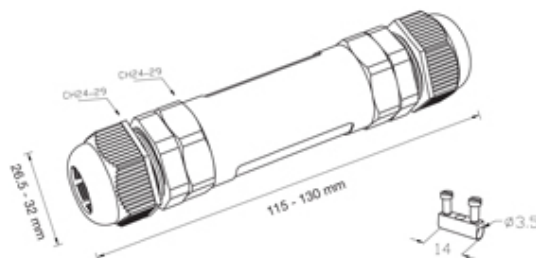

TeeTube

Range: Weatherproof/Waterproof Connectors

Order Code: CWP-TIG-CDS-N02 (THB.400.D1M)

DESCRIPTION

TeeTube In-line 2 Pole Screw - end barrier contact 8mm to 17mm, 4 mm max conductor size IP68 32A 450V 2 cable entries

WEATHERPROOF/WATERPROOF CONNECTORS FEATURES

- Tough, robust construction with large cable range acceptance
- Straight through, T splitter and Y splitter versions available
- Dual terminal versions available for easy fitting and looping of conductors (2+2 and 3+3 poles)
- Temperature rating of -40°C to +125°C

Features may vary by product throughout the range.

Subject to technical modification without notice.

Typographical and other errors do not justify claim for damages.

SPECIFICATION

Cable Entries	2
Max Current (A)	32
Max Voltage (V)	450
Number of Poles	2
Max Conductor Size (Sq mm)	4
Minimum Cable Diameter (mm)	8
Maximum Cable Diameter (mm)	17
IP Rating	68
Min Temperature Rating °C	-40
Max Temperature Rating °C	125
Temperature "T" Rating	T85
Body Material	PA66 / TPE
Fixing System	Cable
Terminal Type	Screw - end barrier contact