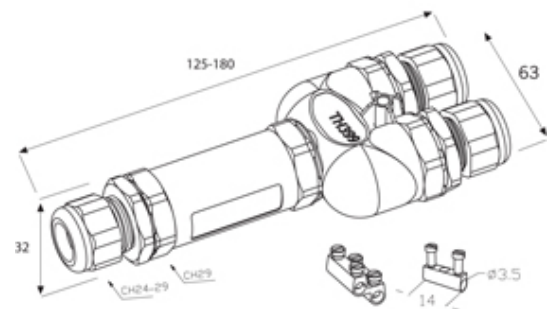

TeeTube

Range: Weatherproof/Waterproof Connectors

Part Number: THB.399.H3C.3

DESCRIPTION

TeeTube Mini with innovative cable gland 3 Pole Screw - wp contact 7mm to 10.5mm on one gland 14mm to 17mm on the other 2 glands, 4 mm max conductor size IP68 32A 250V 3 cable entries

WEATHERPROOF/WATERPROOF CONNECTORS FEATURES

- Tough, robust construction with large cable range acceptance
- Straight through, T splitter and Y splitter versions available
- Dual terminal versions available for easy fitting and looping of conductors (2+2 and 3+3 poles)
- Temperature rating of -40°C to +125°C

Features may vary by product throughout the range.

Subject to technical modification without notice.

Typographical and other errors do not justify claim for damages.

SPECIFICATION

Cable Entries	3
Max Current (A)	24
Max Voltage (V)	250
Number of Poles	3
Max Conductor Size (Sq mm)	2.5
Minimum Cable Diameter (mm)	7
Maximum Cable Diameter (mm)	17
IP Rating	68
Min Temperature Rating °C	-40
Max Temperature Rating °C	125
Temperature "T" Rating	T125
Body Material	PA66 / TPE
Fixing System	Cable
Terminal Type	Screw - wp