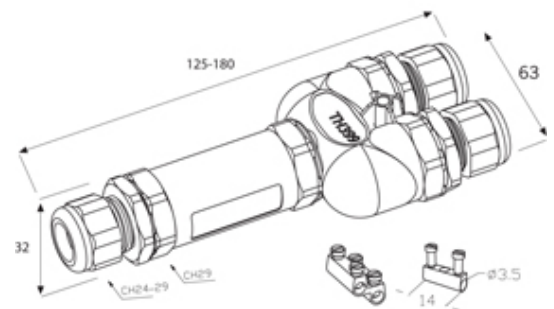

TeeTube

Range: Weatherproof/Waterproof Connectors

Order Code: THB.399.G9B.1

DESCRIPTION

TeeTube 3+3 Pole Screw - end barrier contact 7mm to 10.5mm, 4 mm max conductor size IP68 32A 250V 3 cable entries

WEATHERPROOF/WATERPROOF CONNECTORS FEATURES

- Tough, robust construction with large cable range acceptance
- Straight through, T splitter and Y splitter versions available
- Dual terminal versions available for easy fitting and looping of conductors (2+2 and 3+3 poles)
- Temperature rating of -40°C to +125°C

Features may vary by product throughout the range.

Subject to technical modification without notice.

Typographical and other errors do not justify claim for damages.

SPECIFICATION

Cable Entries	3
Max Current (A)	32
Max Voltage (V)	250
Number of Poles	3+3
Max Conductor Size (Sq mm)	2.5
Minimum Cable Diameter (mm)	7
Maximum Cable Diameter (mm)	10.5
IP Rating	68
Min Temperature Rating °C	-40
Max Temperature Rating °C	125
Temperature "T" Rating	T125
Body Material	PA66 / TPE
Fixing System	Cable
Terminal Type	Multiple contact