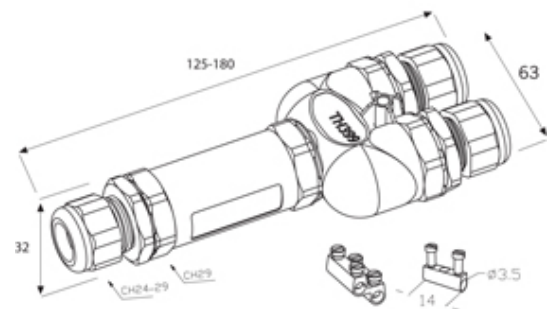

TeeTube

Range: Weatherproof/Waterproof Connectors

Order Code: THB.399.G8B.1

DESCRIPTION

TeeTube 2+2 Pole Screw - end barrier contact 7mm to 10.5mm, 4 mm max conductor size IP68 32A 250V 3 cable entries

WEATHERPROOF/WATERPROOF CONNECTORS FEATURES

- Tough, robust construction with large cable range acceptance
- Straight through, T splitter and Y splitter versions available
- Dual terminal versions available for easy fitting and looping of conductors (2+2 and 3+3 poles)
- Temperature rating of -40°C to +125°C

Features may vary by product throughout the range.

Subject to technical modification without notice.

Typographical and other errors do not justify claim for damages.

SPECIFICATION

Cable Entries	3
Max Current (A)	32
Max Voltage (V)	250
Number of Poles	2+2
Max Conductor Size (Sq mm)	2.5
Minimum Cable Diameter (mm)	7
Maximum Cable Diameter (mm)	10.5
IP Rating	68
Min Temperature Rating °C	-40
Max Temperature Rating °C	125
Temperature "T" Rating	T125
Body Material	PA66 / TPE
Fixing System	Cable
Terminal Type	Multiple contact