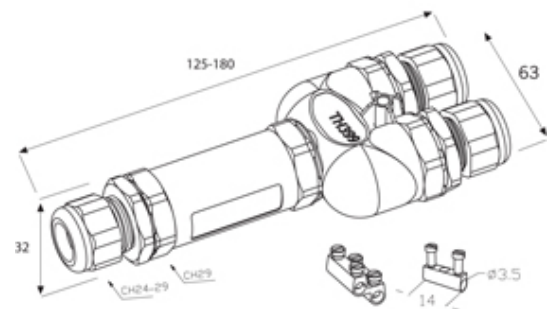

TeeTube

Range: Weatherproof/Waterproof Connectors

Part Number: THB.399.G6C.2

DESCRIPTION

TeeTube with innovative cable gland 6 Pole Screw - wp contact 7mm to 10.5mm on one gland 10.5mm to 14mm on the other 2 glands, 4 mm max conductor size IP68 32A 250V 3 cable entries

WEATHERPROOF/WATERPROOF CONNECTORS FEATURES

- Tough, robust construction with large cable range acceptance
- Straight through, T splitter and Y splitter versions available
- Dual terminal versions available for easy fitting and looping of conductors (2+2 and 3+3 poles)
- Temperature rating of -40°C to +125°C

Features may vary by product throughout the range.

Subject to technical modification without notice.

Typographical and other errors do not justify claim for damages.

SPECIFICATION

Cable Entries	3
Max Current (A)	24
Max Voltage (V)	250
Number of Poles	6
Max Conductor Size (Sq mm)	2.5
Minimum Cable Diameter (mm)	7
Maximum Cable Diameter (mm)	14
IP Rating	68
Min Temperature Rating °C	-40
Max Temperature Rating °C	125
Temperature "T" Rating	T125
Body Material	PA66 / TPE
Fixing System	Cable
Terminal Type	Screw - wp