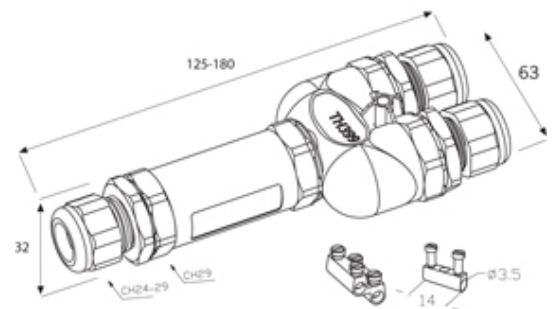

TeeTube

Range: Weatherproof/Waterproof Connectors

Part Number: THB.399.G6C.1

DESCRIPTION

TeeTube 6 Pole Screw - wp contact 7mm to 10.5mm, 4 mm max conductor size IP68 32A 250V 3 cable entries

WEATHERPROOF/WATERPROOF CONNECTORS FEATURES

- Tough, robust construction with large cable range acceptance
- Straight through, T splitter and Y splitter versions available
- Dual terminal versions available for easy fitting and looping of conductors (2+2 and 3+3 poles)
- Temperature rating of -40°C to +125°C

Features may vary by product throughout the range.

Subject to technical modification without notice.

Typographical and other errors do not justify claim for damages.

SPECIFICATION

Cable Entries	3
Max Current (A)	24
Max Voltage (V)	250
Number of Poles	6
Max Conductor Size (Sq mm)	2.5
Minimum Cable Diameter (mm)	7
Maximum Cable Diameter (mm)	10.5
IP Rating	68
Min Temperature Rating °C	-40
Max Temperature Rating °C	125
Temperature "T" Rating	T125
Body Material	PA66 / TPE
Fixing System	Cable
Terminal Type	Screw - wp