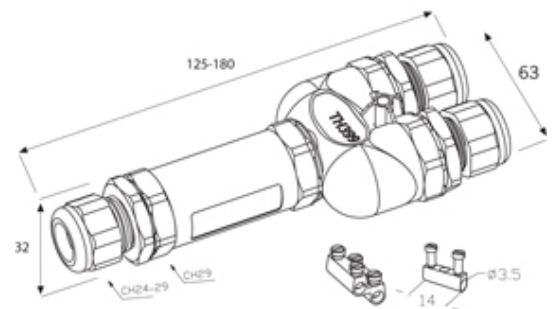

TeeTube

Range: Weatherproof/Waterproof Connectors

Part Number: THB.399.G6A.6

DESCRIPTION

TeeTube with innovative cable gland 6 Pole Screw - end barrier contact 14mm to 17mm, 4 mm max conductor size IP68 32A 250V 3 cable entries

WEATHERPROOF/WATERPROOF CONNECTORS FEATURES

- Tough, robust construction with large cable range acceptance
- Straight through, T splitter and Y splitter versions available
- Dual terminal versions available for easy fitting and looping of conductors (2+2 and 3+3 poles)
- Temperature rating of -40°C to +125°C

Features may vary by product throughout the range.

Subject to technical modification without notice.

Typographical and other errors do not justify claim for damages.

SPECIFICATION

Cable Entries	3
Max Current (A)	32
Max Voltage (V)	250
Number of Poles	6
Max Conductor Size (Sq mm)	4
Minimum Cable Diameter (mm)	14
Maximum Cable Diameter (mm)	17
IP Rating	68
Min Temperature Rating °C	-40
Max Temperature Rating °C	125
Temperature "T" Rating	T125
Body Material	PA66 / TPE
Fixing System	Cable
Terminal Type	Screw - end barrier contact