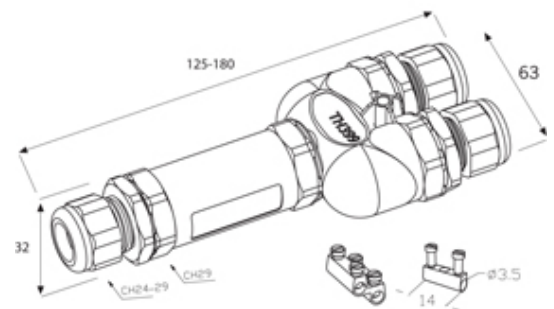

TeeTube

Range: Weatherproof/Waterproof Connectors

Part Number: THB.399.G6A.4

DESCRIPTION

TeeTube with innovative cable gland 6 Pole Screw - end barrier contact 10.5mm to 14mm, 4 mm max conductor size IP68 32A 250V 3 cable entries

WEATHERPROOF/WATERPROOF CONNECTORS FEATURES

- Tough, robust construction with large cable range acceptance
- Straight through, T splitter and Y splitter versions available
- Dual terminal versions available for easy fitting and looping of conductors (2+2 and 3+3 poles)
- Temperature rating of -40°C to +125°C

Features may vary by product throughout the range.

Subject to technical modification without notice.

Typographical and other errors do not justify claim for damages.

SPECIFICATION

Cable Entries	3
Max Current (A)	32
Max Voltage (V)	250
Number of Poles	6
Max Conductor Size (Sq mm)	4
Minimum Cable Diameter (mm)	10.5
Maximum Cable Diameter (mm)	14
IP Rating	68
Min Temperature Rating °C	-40
Max Temperature Rating °C	125
Temperature "T" Rating	T125
Body Material	PA66 / TPE
Fixing System	Cable
Terminal Type	Screw - end barrier contact