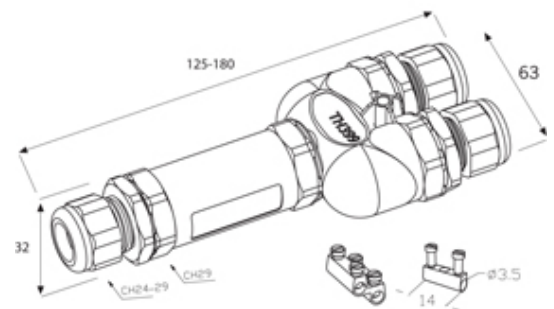

TeeTube

Range: Weatherproof/Waterproof Connectors

Part Number: THB.399.G6A.3

DESCRIPTION

TeeTube with innovative cable gland 6 Pole Screw - end barrier contact 7mm to 10.5mm on one gland 14mm to 17mm on the other 2 glands, 4 mm max conductor size IP68 32A 250V 3 cable entries

WEATHERPROOF/WATERPROOF CONNECTORS FEATURES

- Tough, robust construction with large cable range acceptance
- Straight through, T splitter and Y splitter versions available
- Dual terminal versions available for easy fitting and looping of conductors (2+2 and 3+3 poles)
- Temperature rating of -40°C to +125°C

Features may vary by product throughout the range.

Subject to technical modification without notice.

Typographical and other errors do not justify claim for damages.

SPECIFICATION

Cable Entries	3
Max Current (A)	32
Max Voltage (V)	250
Number of Poles	6
Max Conductor Size (Sq mm)	4
Minimum Cable Diameter (mm)	7
Maximum Cable Diameter (mm)	17
IP Rating	68
Min Temperature Rating °C	-40
Max Temperature Rating °C	125
Temperature "T" Rating	T125
Body Material	PA66 / TPE
Fixing System	Cable
Terminal Type	Screw - end barrier contact