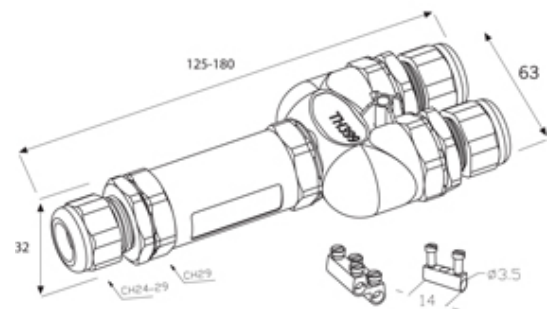

TeeTube

Range: Weatherproof/Waterproof Connectors

Part Number: THB.399.G5C.5

DESCRIPTION

TeeTube with innovative cable gland 5 Pole Screw - wp contact 10.5mm to 14mm on one gland 14mm to 17mm on the other 2 glands, 4 mm max conductor size IP68 32A 250V 3 cable entries

WEATHERPROOF/WATERPROOF CONNECTORS FEATURES

- Tough, robust construction with large cable range acceptance
- Straight through, T splitter and Y splitter versions available
- Dual terminal versions available for easy fitting and looping of conductors (2+2 and 3+3 poles)
- Temperature rating of -40°C to +125°C

Features may vary by product throughout the range.

Subject to technical modification without notice.

Typographical and other errors do not justify claim for damages.

SPECIFICATION

Cable Entries	3
Max Current (A)	24
Max Voltage (V)	250
Number of Poles	5
Max Conductor Size (Sq mm)	2.5
Minimum Cable Diameter (mm)	10.5
Maximum Cable Diameter (mm)	17
IP Rating	68
Min Temperature Rating °C	-40
Max Temperature Rating °C	125
Temperature "T" Rating	T125
Body Material	PA66 / TPE
Fixing System	Cable
Terminal Type	Screw - wp