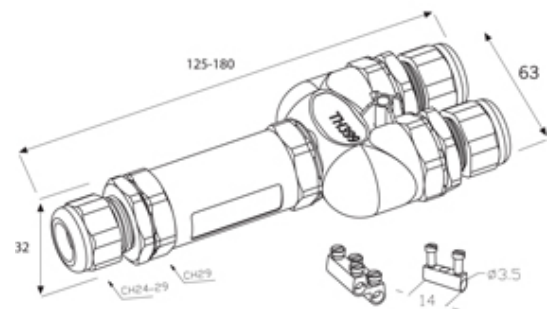

## Range: Weatherproof/Waterproof Connectors

Part Number: THB.399.G4C.5

### DESCRIPTION

TeeTube with innovative cable gland 4 Pole Screw - wp contact 10.5mm to 14mm on one gland 14mm to 17mm on the other 2 glands, 4 mm max conductor size IP68 32A 250V 3 cable entries

### WEATHERPROOF/WATERPROOF CONNECTORS FEATURES

- Tough, robust construction with large cable range acceptance
- Straight through, T splitter and Y splitter versions available
- Dual terminal versions available for easy fitting and looping of conductors (2+2 and 3+3 poles)
- Temperature rating of -40°C to +125°C

## SPECIFICATION

<b>Cable Entries</b>	3
<b>Max Current (A)</b>	24
<b>Max Voltage (V)</b>	250
<b>Number of Poles</b>	4
<b>Max Conductor Size (Sq mm)</b>	2.5
<b>Minimum Cable Diameter (mm)</b>	10.5
<b>Maximum Cable Diameter (mm)</b>	17
<b>IP Rating</b>	68
<b>Min Temperature Rating °C</b>	-40
<b>Max Temperature Rating °C</b>	125
<b>Temperature "T" Rating</b>	T125
<b>Body Material</b>	PA66 / TPE
<b>Fixing System</b>	Cable
<b>Terminal Type</b>	Screw - wp