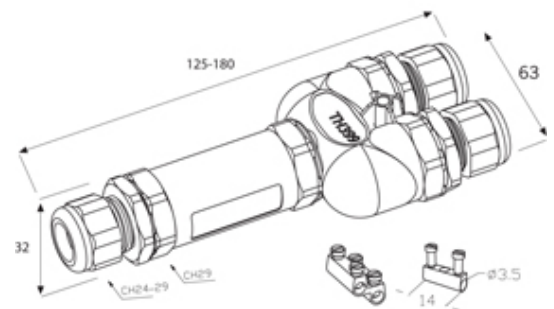

TeeTube

Range: Weatherproof/Waterproof Connectors

Part Number: THB.399.G2C.4

DESCRIPTION

TeeTube with innovative cable gland 2 Pole Screw - wp contact 10.5mm to 14mm, 4 mm max conductor size IP68 32A 250V 3 cable entries

WEATHERPROOF/WATERPROOF CONNECTORS FEATURES

- Tough, robust construction with large cable range acceptance
- Straight through, T splitter and Y splitter versions available
- Dual terminal versions available for easy fitting and looping of conductors (2+2 and 3+3 poles)
- Temperature rating of -40°C to +125°C

Features may vary by product throughout the range.

Subject to technical modification without notice.

Typographical and other errors do not justify claim for damages.

SPECIFICATION

Cable Entries	3
Max Current (A)	24
Max Voltage (V)	250
Number of Poles	2
Max Conductor Size (Sq mm)	2.5
Minimum Cable Diameter (mm)	10.5
Maximum Cable Diameter (mm)	14
IP Rating	68
Min Temperature Rating °C	-40
Max Temperature Rating °C	125
Temperature "T" Rating	T125
Body Material	PA66 / TPE
Fixing System	Cable
Terminal Type	Screw - wp