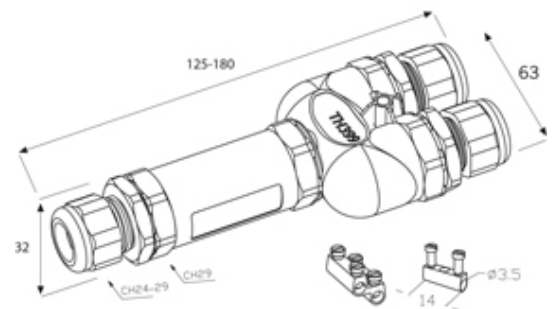

TeeTube

Range: Weatherproof/Waterproof Connectors

Part Number: THB.399.D6C

DESCRIPTION

TeeTube 6 Pole Screw - wp 8mm to 17mm , 2.5 mm max conductor size
IP68 24A 250V 3 cable entries

WEATHERPROOF/WATERPROOF CONNECTORS FEATURES

- Tough, robust construction with large cable range acceptance
- Straight through, T splitter and Y splitter versions available
- Dual terminal versions available for easy fitting and looping of conductors (2+2 and 3+3 poles)
- Temperature rating of -40°C to +125°C

Features may vary by product throughout the range.

Subject to technical modification without notice.

Typographical and other errors do not justify claim for damages.

SPECIFICATION

Cable Entries	3
Max Current (A)	24
Max Voltage (V)	250
Number of Poles	6
Max Conductor Size (Sq mm)	2.5
Minimum Cable Diameter (mm)	7
Maximum Cable Diameter (mm)	17
IP Rating	68
Min Temperature Rating °C	-40
Max Temperature Rating °C	125
Temperature "T" Rating	T85
Body Material	PA66 / TPE
Fixing System	Cable
Terminal Type	Screw - wp