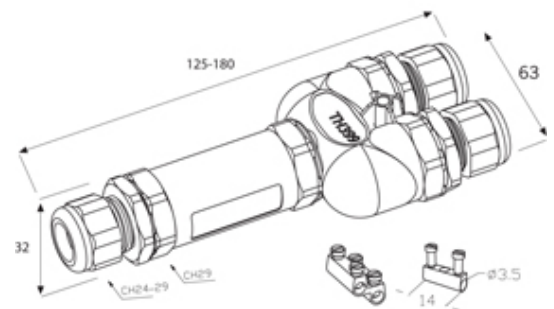

TeeTube

Range: Weatherproof/Waterproof Connectors

Part Number: THB.399.D4A

DESCRIPTION

TeeTube 4 Pole Screw - end barrier contact 8mm to 17mm , 4 mm max conductor size IP68 32A 250V 3 cable entries

WEATHERPROOF/WATERPROOF CONNECTORS FEATURES

- Tough, robust construction with large cable range acceptance
- Straight through, T splitter and Y splitter versions available
- Dual terminal versions available for easy fitting and looping of conductors (2+2 and 3+3 poles)
- Temperature rating of -40°C to +125°C

Features may vary by product throughout the range.

Subject to technical modification without notice.

Typographical and other errors do not justify claim for damages.

SPECIFICATION

Cable Entries	3
Max Current (A)	32
Max Voltage (V)	250
Number of Poles	4
Max Conductor Size (Sq mm)	4
Minimum Cable Diameter (mm)	7
Maximum Cable Diameter (mm)	17
IP Rating	68
Min Temperature Rating °C	-40
Max Temperature Rating °C	125
Temperature "T" Rating	T85
Body Material	PA66 / TPE
Fixing System	Cable
Terminal Type	Screw - end barrier contact