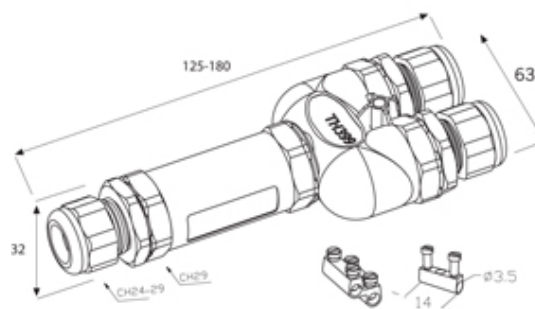

TeeTube

Range: Weatherproof/Waterproof Connectors

Part Number: THB.399.C4A

DESCRIPTION

TeeTube 4 Pole Screw - end barrier contact 7mm to 13.5mm on one gland 8mm to 17mm on the other 2 glands, 4 mm max conductor size
IP68 32A 250V 3 cable entries

WEATHERPROOF/WATERPROOF CONNECTORS FEATURES

- Tough, robust construction with large cable range acceptance
- Straight through, T splitter and Y splitter versions available
- Dual terminal versions available for easy fitting and looping of conductors (2+2 and 3+3 poles)
- Temperature rating of -40°C to +125°C

Features may vary by product throughout the range.

Subject to technical modification without notice.

Typographical and other errors do not justify claim for damages.

SPECIFICATION

Cable Entries	3
Max Current (A)	32
Max Voltage (V)	250
Number of Poles	4
Max Conductor Size (Sq mm)	4
Minimum Cable Diameter (mm)	7
Maximum Cable Diameter (mm)	17
IP Rating	68
Min Temperature Rating °C	-40
Max Temperature Rating °C	125
Temperature "T" Rating	T85
Body Material	PA66 / TPE
Fixing System	Cable
Terminal Type	Screw - end barrier contact