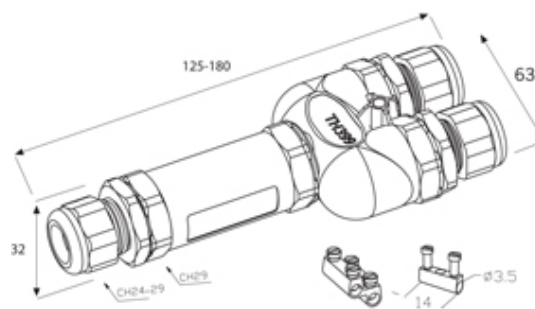

TeeTube

Range: Weatherproof/Waterproof Connectors

Order Code: THB.399.C3A

DESCRIPTION

TeeTube 3 Pole Screw - end barrier contact 7mm to 13.5mm on one gland 8mm to 17mm on the other 2 glands, 4 mm max conductor size
IP68 32A 250V 3 cable entries

WEATHERPROOF/WATERPROOF CONNECTORS FEATURES

- Tough, robust construction with large cable range acceptance
- Straight through, T splitter and Y splitter versions available
- Dual terminal versions available for easy fitting and looping of conductors (2+2 and 3+3 poles)
- Temperature rating of -40°C to +125°C

Features may vary by product throughout the range.

Subject to technical modification without notice.

Typographical and other errors do not justify claim for damages.

SPECIFICATION

Cable Entries	3
Max Current (A)	32
Max Voltage (V)	250
Number of Poles	3
Max Conductor Size (Sq mm)	4
Minimum Cable Diameter (mm)	7
Maximum Cable Diameter (mm)	17
IP Rating	68
Min Temperature Rating °C	-40
Max Temperature Rating °C	125
Temperature "T" Rating	T85
Body Material	PA66 / TPE
Fixing System	Cable
Terminal Type	Screw - end barrier contact