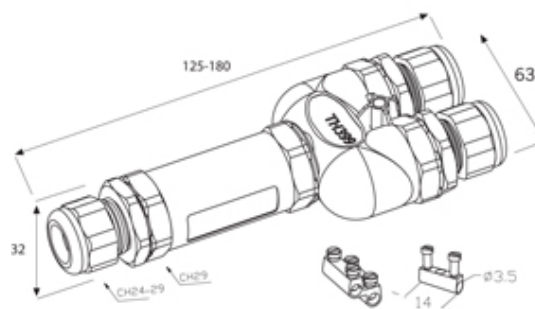

TeeTube

Range: Weatherproof/Waterproof Connectors

Order Code: THB.399.C2A

DESCRIPTION

TeeTube 2 Pole Screw - end barrier contact 7mm to 13.5mm on one gland 8mm to 17mm on the other 2 glands, 4 mm max conductor size
IP68 32A 250V 3 cable entries

WEATHERPROOF/WATERPROOF CONNECTORS FEATURES

- Tough, robust construction with large cable range acceptance
- Straight through, T splitter and Y splitter versions available
- Dual terminal versions available for easy fitting and looping of conductors (2+2 and 3+3 poles)
- Temperature rating of -40°C to +125°C

Features may vary by product throughout the range.

Subject to technical modification without notice.

Typographical and other errors do not justify claim for damages.

SPECIFICATION

Cable Entries	3
Max Current (A)	32
Max Voltage (V)	250
Number of Poles	2
Max Conductor Size (Sq mm)	4
Minimum Cable Diameter (mm)	7
Maximum Cable Diameter (mm)	17
IP Rating	68
Min Temperature Rating °C	-40
Max Temperature Rating °C	125
Temperature "T" Rating	T85
Body Material	PA66 / TPE
Fixing System	Cable
Terminal Type	Screw - end barrier contact