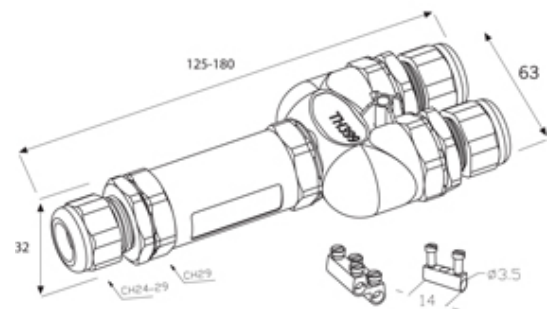

TeeTube

Range: Weatherproof/Waterproof Connectors

Order Code: THB.399.B6C

DESCRIPTION

TeeTube 6 Pole Screw - wp 8mm to 17mm on one gland 7mm to 13.5mm on the other 2 glands, 2.5 mm max conductor size IP68 24A 250V 3 cable entries

WEATHERPROOF/WATERPROOF CONNECTORS FEATURES

- Tough, robust construction with large cable range acceptance
- Straight through, T splitter and Y splitter versions available
- Dual terminal versions available for easy fitting and looping of conductors (2+2 and 3+3 poles)
- Temperature rating of -40°C to +125°C

Features may vary by product throughout the range.

Subject to technical modification without notice.

Typographical and other errors do not justify claim for damages.

SPECIFICATION

Cable Entries	3
Max Current (A)	24
Max Voltage (V)	250
Number of Poles	6
Max Conductor Size (Sq mm)	2.5
Minimum Cable Diameter (mm)	7
Maximum Cable Diameter (mm)	17
IP Rating	68
Min Temperature Rating °C	-40
Max Temperature Rating °C	125
Temperature "T" Rating	T85
Body Material	PA66 / TPE
Fixing System	Cable
Terminal Type	Screw - wp