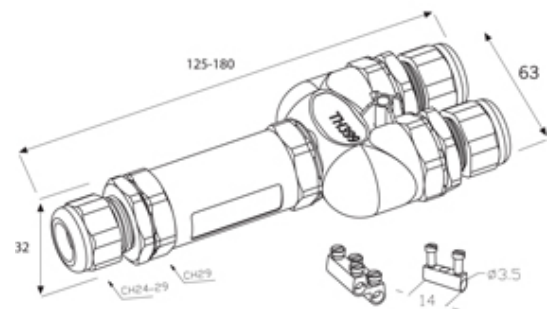

## Range: Weatherproof/Waterproof Connectors

Order Code: THB.399.B5C

### DESCRIPTION

TeeTube 5 Pole Screw - wp 8mm to 17mm on one gland 7mm to 13.5mm on the other 2 glands, 2.5 mm max conductor size IP68 24A 250V 3 cable entries

### WEATHERPROOF/WATERPROOF CONNECTORS FEATURES

- Tough, robust construction with large cable range acceptance
- Straight through, T splitter and Y splitter versions available
- Dual terminal versions available for easy fitting and looping of conductors (2+2 and 3+3 poles)
- Temperature rating of -40°C to +125°C

## SPECIFICATION

|                             |            |
|-----------------------------|------------|
| Cable Entries               | 3          |
| Max Current (A)             | 24         |
| Max Voltage (V)             | 250        |
| Number of Poles             | 5          |
| Max Conductor Size (Sq mm)  | 2.5        |
| Minimum Cable Diameter (mm) | 7          |
| Maximum Cable Diameter (mm) | 17         |
| IP Rating                   | 68         |
| Min Temperature Rating °C   | -40        |
| Max Temperature Rating °C   | 125        |
| Temperature "T" Rating      | T85        |
| Body Material               | PA66 / TPE |
| Fixing System               | Cable      |
| Terminal Type               | Screw - wp |