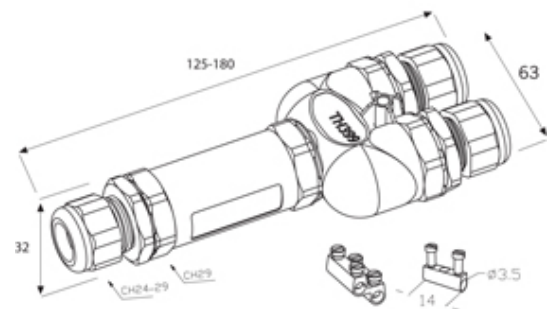

## Range: Weatherproof/Waterproof Connectors

Order Code: THB.399.B4C

### DESCRIPTION

TeeTube 4 Pole Screw - wp 8mm to 17mm on one gland 7mm to 13.5mm on the other 2 glands, 2.5 mm max conductor size IP68 24A 250V 3 cable entries

### WEATHERPROOF/WATERPROOF CONNECTORS FEATURES

- Tough, robust construction with large cable range acceptance
- Straight through, T splitter and Y splitter versions available
- Dual terminal versions available for easy fitting and looping of conductors (2+2 and 3+3 poles)
- Temperature rating of -40°C to +125°C

## SPECIFICATION

Cable Entries	3
Max Current (A)	24
Max Voltage (V)	250
Number of Poles	4
Max Conductor Size (Sq mm)	2.5
Minimum Cable Diameter (mm)	7
Maximum Cable Diameter (mm)	17
IP Rating	68
Min Temperature Rating °C	-40
Max Temperature Rating °C	125
Temperature "T" Rating	T85
Body Material	PA66 / TPE
Fixing System	Cable
Terminal Type	Screw - wp