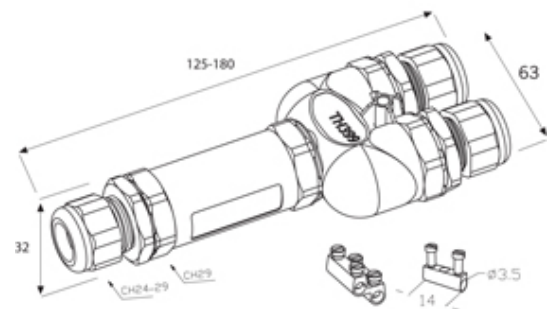

TeeTube

Range: Weatherproof/Waterproof Connectors

Part Number: THB.399.B4A

DESCRIPTION

TeeTube 4 Pole Screw - end barrier contact 8mm to 17mm on one gland
7mm to 13.5mm on the other 2 glands, 4 mm max conductor size IP68
32A 250V 3 cable entries

WEATHERPROOF/WATERPROOF CONNECTORS FEATURES

- Tough, robust construction with large cable range acceptance
- Straight through, T splitter and Y splitter versions available
- Dual terminal versions available for easy fitting and looping of conductors (2+2 and 3+3 poles)
- Temperature rating of -40°C to +125°C

Features may vary by product throughout the range.

Subject to technical modification without notice.

Typographical and other errors do not justify claim for damages.

SPECIFICATION

Cable Entries	3
Max Current (A)	32
Max Voltage (V)	250
Number of Poles	4
Max Conductor Size (Sq mm)	4
Minimum Cable Diameter (mm)	7
Maximum Cable Diameter (mm)	17
IP Rating	68
Min Temperature Rating °C	-40
Max Temperature Rating °C	125
Temperature "T" Rating	T85
Body Material	PA66 / TPE
Fixing System	Cable
Terminal Type	Screw - end barrier contact