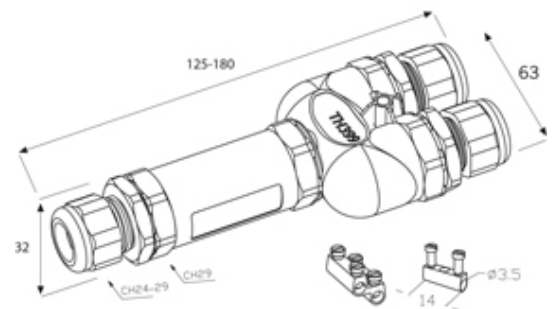

TeeTube

Range: Weatherproof/Waterproof Connectors

Part Number: THB.399.B3C

DESCRIPTION

TeeTube 3 Pole Screw - wp 8mm to 17mm on one gland 7mm to 13.5mm on the other 2 glands, 2.5 mm max conductor size IP68 24A 250V 3 cable entries

WEATHERPROOF/WATERPROOF CONNECTORS FEATURES

- Tough, robust construction with large cable range acceptance
- Straight through, T splitter and Y splitter versions available
- Dual terminal versions available for easy fitting and looping of conductors (2+2 and 3+3 poles)
- Temperature rating of -40°C to +125°C

Features may vary by product throughout the range.

Subject to technical modification without notice.

Typographical and other errors do not justify claim for damages.

SPECIFICATION

Cable Entries	3
Max Current (A)	24
Max Voltage (V)	250
Number of Poles	3
Max Conductor Size (Sq mm)	2.5
Minimum Cable Diameter (mm)	7
Maximum Cable Diameter (mm)	17
IP Rating	68
Min Temperature Rating °C	-40
Max Temperature Rating °C	125
Temperature "T" Rating	T85
Body Material	PA66 / TPE
Fixing System	Cable
Terminal Type	Screw - wp