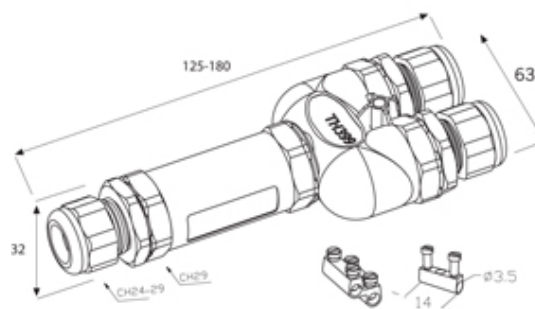

## Range: Weatherproof/Waterproof Connectors

Order Code: CWP-TYG-BAW-G05 (THB.399.A5C)

### DESCRIPTION

TeeTube 5 Pole Screw - wp 7mm to 13.5mm, 2.5 mm max conductor size IP68 24A 250V 3 cable entries

### WEATHERPROOF/WATERPROOF CONNECTORS FEATURES

- Tough, robust construction with large cable range acceptance
- Straight through, T splitter and Y splitter versions available
- Dual terminal versions available for easy fitting and looping of conductors (2+2 and 3+3 poles)
- Temperature rating of -40°C to +125°C

## SPECIFICATION

Cable Entries	3
Max Current (A)	24
Max Voltage (V)	250
Number of Poles	5
Max Conductor Size (Sq mm)	2.5
Minimum Cable Diameter (mm)	7
Maximum Cable Diameter (mm)	13.5
IP Rating	68
Min Temperature Rating °C	-40
Max Temperature Rating °C	125
Temperature "T" Rating	T85
Body Material	PA66 / TPE
Fixing System	Cable
Terminal Type	Screw - wp