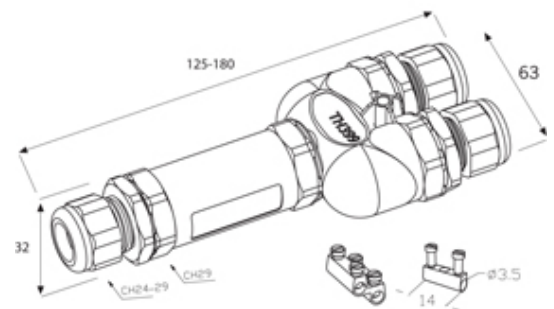

TeeTube

Range: Weatherproof/Waterproof Connectors

Order Code: CWP-TYG-BCS-G05 (THB.399.A5A)

DESCRIPTION

TeeTube 5 Pole Screw - wp 7mm to 13.5mm, 4 mm max conductor size
IP68 24A 250V 3 cable entries

WEATHERPROOF/WATERPROOF CONNECTORS FEATURES

- Tough, robust construction with large cable range acceptance
- Straight through, T splitter and Y splitter versions available
- Dual terminal versions available for easy fitting and looping of conductors (2+2 and 3+3 poles)
- Temperature rating of -40°C to +125°C

Features may vary by product throughout the range.

Subject to technical modification without notice.

Typographical and other errors do not justify claim for damages.

SPECIFICATION

Cable Entries	3
Max Current (A)	24
Max Voltage (V)	250
Number of Poles	5
Max Conductor Size (Sq mm)	4
Minimum Cable Diameter (mm)	7
Maximum Cable Diameter (mm)	13.5
IP Rating	68
Min Temperature Rating °C	-40
Max Temperature Rating °C	125
Temperature "T" Rating	T85
Body Material	PA66 / TPE
Fixing System	Cable
Terminal Type	Screw - wp