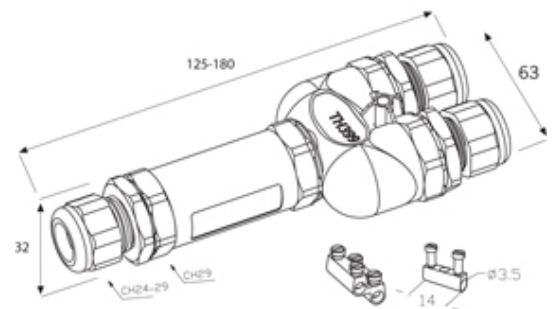

## Range: Weatherproof/Waterproof Connectors

Order Code: CWP-TYG-BAW-C04 (THB.399.A4C)

### DESCRIPTION

TeeTube 4 Pole Screw - wp 7mm to 13.5mm, 2.5 mm max conductor size IP68 24A 250V 3 cable entries

### WEATHERPROOF/WATERPROOF CONNECTORS FEATURES

- Tough, robust construction with large cable range acceptance
- Straight through, T splitter and Y splitter versions available
- Dual terminal versions available for easy fitting and looping of conductors (2+2 and 3+3 poles)
- Temperature rating of -40°C to +125°C

## SPECIFICATION

Cable Entries	3
Max Current (A)	24
Max Voltage (V)	250
Number of Poles	4
Max Conductor Size (Sq mm)	2.5
Minimum Cable Diameter (mm)	7
Maximum Cable Diameter (mm)	13.5
IP Rating	68
Min Temperature Rating °C	-40
Max Temperature Rating °C	125
Temperature "T" Rating	T85
Body Material	PA66 / TPE
Fixing System	Cable
Terminal Type	Screw - wp