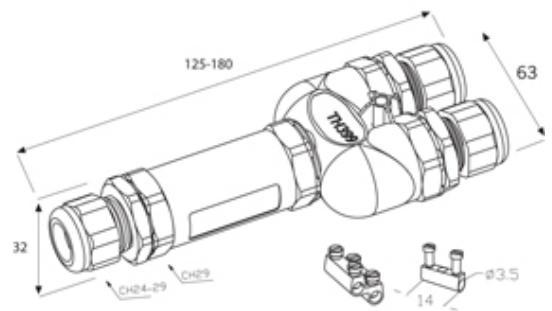

TeeTube

Range: Weatherproof/Waterproof Connectors

Order Code: CWP-TYG-BAW-003 (THB.399.A3C)

DESCRIPTION

TeeTube 3 Pole Screw - wp 7mm to 13.5mm, 2.5 mm max conductor size IP68 24A 250V 3 cable entries

WEATHERPROOF/WATERPROOF CONNECTORS FEATURES

- Tough, robust construction with large cable range acceptance
- Straight through, T splitter and Y splitter versions available
- Dual terminal versions available for easy fitting and looping of conductors (2+2 and 3+3 poles)
- Temperature rating of -40°C to +125°C

Features may vary by product throughout the range.

Subject to technical modification without notice.

Typographical and other errors do not justify claim for damages.

SPECIFICATION

Cable Entries	3
Max Current (A)	24
Max Voltage (V)	250
Number of Poles	3
Max Conductor Size (Sq mm)	2.5
Minimum Cable Diameter (mm)	7
Maximum Cable Diameter (mm)	13.5
IP Rating	68
Min Temperature Rating °C	-40
Max Temperature Rating °C	125
Temperature "T" Rating	T85
Body Material	PA66 / TPE
Fixing System	Cable
Terminal Type	Screw - wp