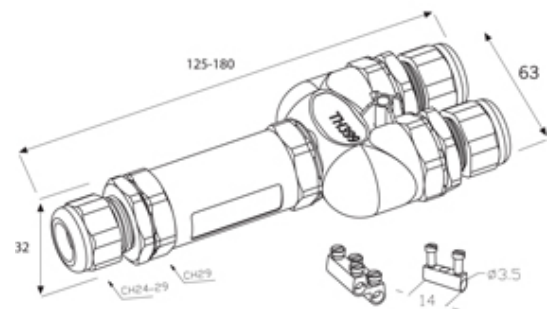

## Range: Weatherproof/Waterproof Connectors

Order Code: CWP-TYG-BCS-O03 (THB.399.A3A)

### DESCRIPTION

TeeTube 3 Pole Screw - end barrier contact 7mm to 13.5mm, 4 mm max conductor size IP68 32A 250V 3 cable entries

### WEATHERPROOF/WATERPROOF CONNECTORS FEATURES

- Tough, robust construction with large cable range acceptance
- Straight through, T splitter and Y splitter versions available
- Dual terminal versions available for easy fitting and looping of conductors (2+2 and 3+3 poles)
- Temperature rating of -40°C to +125°C

## SPECIFICATION

Cable Entries	3
Max Current (A)	32
Max Voltage (V)	250
Number of Poles	3
Max Conductor Size (Sq mm)	4
Minimum Cable Diameter (mm)	7
Maximum Cable Diameter (mm)	13.5
IP Rating	68
Min Temperature Rating °C	-40
Max Temperature Rating °C	125
Temperature "T" Rating	T85
Body Material	PA66 / TPE
Fixing System	Cable
Terminal Type	Screw - end barrier contact