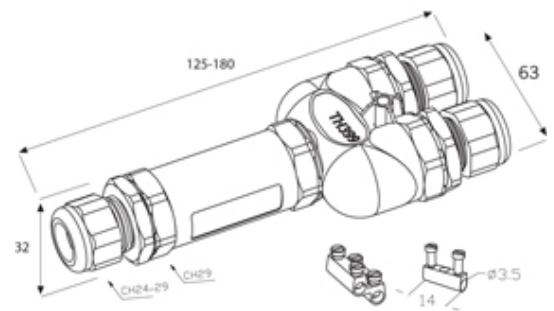

TeeTube

Range: Weatherproof/Waterproof Connectors

Order Code: CWP-TYG-BCS-N02 (THB.399.A2A)

DESCRIPTION

TeeTube 2 Pole Screw - end barrier contact 7mm to 13.5mm, 4 mm max conductor size IP68 32A 250V 3 cable entries

WEATHERPROOF/WATERPROOF CONNECTORS FEATURES

- Tough, robust construction with large cable range acceptance
- Straight through, T splitter and Y splitter versions available
- Dual terminal versions available for easy fitting and looping of conductors (2+2 and 3+3 poles)
- Temperature rating of -40°C to +125°C

Features may vary by product throughout the range.

Subject to technical modification without notice.

Typographical and other errors do not justify claim for damages.

SPECIFICATION

Cable Entries	3
Max Current (A)	32
Max Voltage (V)	250
Number of Poles	2
Max Conductor Size (Sq mm)	4
Minimum Cable Diameter (mm)	7
Maximum Cable Diameter (mm)	13.5
IP Rating	68
Min Temperature Rating °C	-40
Max Temperature Rating °C	125
Temperature "T" Rating	T85
Body Material	PA66 / TPE
Fixing System	Cable
Terminal Type	Screw - end barrier contact