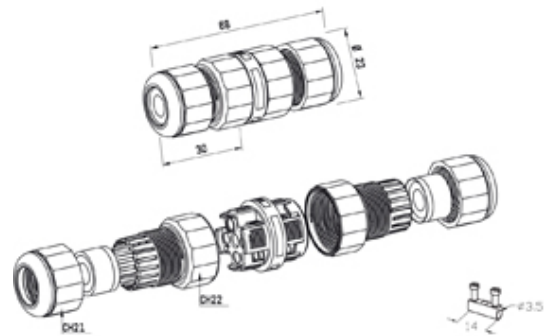

TeeTube

Range: Weatherproof/Waterproof Connectors

Order Code: THB.391.A4C.R

DESCRIPTION

TeeTube Mini 4 Pole Screw - wp 7mm to 12mm, 2.5 mm max conductor size IP68 24A 450V 2 cable entries, retail pack

WEATHERPROOF/WATERPROOF CONNECTORS FEATURES

- Tough, robust construction with large cable range acceptance
- Straight through, T splitter and Y splitter versions available
- Dual terminal versions available for easy fitting and looping of conductors (2+2 and 3+3 poles)
- Temperature rating of -40°C to +125°C

Features may vary by product throughout the range.

Subject to technical modification without notice.

Typographical and other errors do not justify claim for damages.

SPECIFICATION

Cable Entries	2
Max Current (A)	24
Max Voltage (V)	450
Number of Poles	4
Max Conductor Size (Sq mm)	2.5
Minimum Cable Diameter (mm)	7
Maximum Cable Diameter (mm)	12
IP Rating	68
Min Temperature Rating °C	-40
Max Temperature Rating °C	125
Temperature "T" Rating	T125
Body Material	PA66 / PBT / TPE
Fixing System	Cable
Series	TH391
Terminal Type	Screw - wp