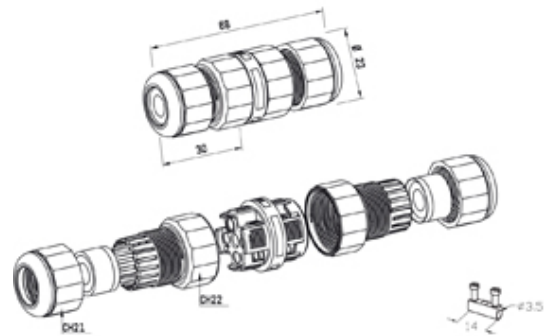

TeeTube

Range: Weatherproof/Waterproof Connectors

Order Code: CWP-TIS-ABW-C04 (THB.391.A4C)

DESCRIPTION

TeeTube Mini 4 Pole Screw - wp 7mm to 12mm, 2.5 mm max conductor size IP68 24A 450V 2 cable entries

WEATHERPROOF/WATERPROOF CONNECTORS FEATURES

- Tough, robust construction with large cable range acceptance
- Straight through, T splitter and Y splitter versions available
- Dual terminal versions available for easy fitting and looping of conductors (2+2 and 3+3 poles)
- Temperature rating of -40°C to +125°C

Features may vary by product throughout the range.

Subject to technical modification without notice.

Typographical and other errors do not justify claim for damages.

SPECIFICATION

Cable Entries	2
Max Current (A)	24
Max Voltage (V)	450
Number of Poles	4
Max Conductor Size (Sq mm)	2.5
Minimum Cable Diameter (mm)	7
Maximum Cable Diameter (mm)	12
IP Rating	68
Min Temperature Rating °C	-40
Max Temperature Rating °C	125
Temperature "T" Rating	T125
Body Material	PA66 / PBT / TPE
Fixing System	Cable
Series	TH391
Terminal Type	Screw - wp