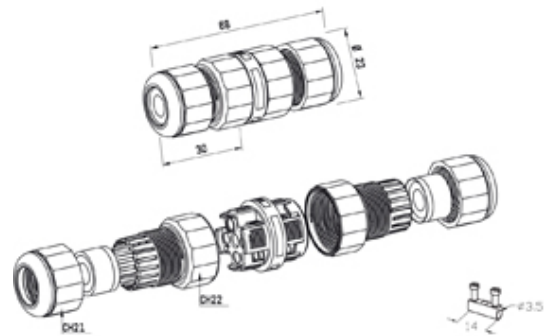

## Range: Weatherproof/Waterproof Connectors

Order Code: THB.391.A4A.R

### DESCRIPTION

TeeTube Mini 4 Pole Screw - end barrier contact 7mm to 12mm, 4 mm max conductor size IP68 32A 450V 2 cable entries, retail pack

### WEATHERPROOF/WATERPROOF CONNECTORS FEATURES

- Tough, robust construction with large cable range acceptance
- Straight through, T splitter and Y splitter versions available
- Dual terminal versions available for easy fitting and looping of conductors (2+2 and 3+3 poles)
- Temperature rating of -40°C to +125°C

## SPECIFICATION

Cable Entries	2
Max Current (A)	32
Max Voltage (V)	450
Number of Poles	4
Max Conductor Size (Sq mm)	4
Minimum Cable Diameter (mm)	7
Maximum Cable Diameter (mm)	12
IP Rating	68
Min Temperature Rating °C	-40
Max Temperature Rating °C	125
Temperature "T" Rating	T125
Body Material	PA66 / PBT / TPE
Fixing System	Cable
Series	TH391
Terminal Type	Screw - end barrier contact