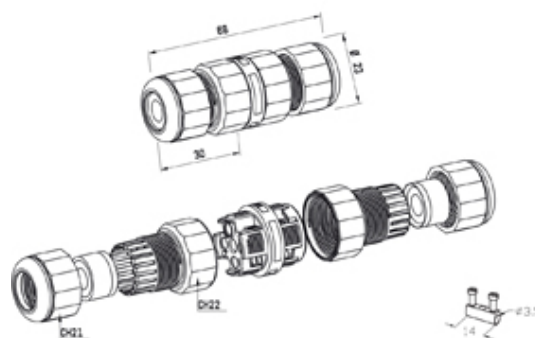

## Range: Weatherproof/Waterproof Connectors

Order Code: THB.391.A3C.R

### DESCRIPTION

TeeTube Mini 3 Pole Screw - wp 7mm to 12mm, 2.5 mm max conductor size IP68 24A 450V 2 cable entries, retail pack

### WEATHERPROOF/WATERPROOF CONNECTORS FEATURES

- Tough, robust construction with large cable range acceptance
- Straight through, T splitter and Y splitter versions available
- Dual terminal versions available for easy fitting and looping of conductors (2+2 and 3+3 poles)
- Temperature rating of -40°C to +125°C

## SPECIFICATION

Cable Entries	2
Max Current (A)	24
Max Voltage (V)	450
Number of Poles	3
Max Conductor Size (Sq mm)	2.5
Minimum Cable Diameter (mm)	7
Maximum Cable Diameter (mm)	12
IP Rating	68
Min Temperature Rating °C	-40
Max Temperature Rating °C	125
Temperature "T" Rating	T125
Body Material	PA66 / PBT / TPE
Fixing System	Cable
Series	TH391
Terminal Type	Screw - wp