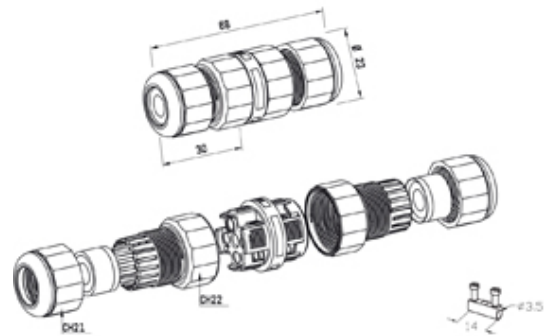

TeeTube

Range: Weatherproof/Waterproof Connectors

Order Code: CWP-TIS-ABW-B03 (THB.391.A3C)

DESCRIPTION

TeeTube Mini 3 Pole Screw - wp 7mm to 12mm, 2.5 mm max conductor size IP68 24A 450V 2 cable entries

WEATHERPROOF/WATERPROOF CONNECTORS FEATURES

- Tough, robust construction with large cable range acceptance
- Straight through, T splitter and Y splitter versions available
- Dual terminal versions available for easy fitting and looping of conductors (2+2 and 3+3 poles)
- Temperature rating of -40°C to +125°C

Features may vary by product throughout the range.

Subject to technical modification without notice.

Typographical and other errors do not justify claim for damages.

SPECIFICATION

Cable Entries	2
Max Current (A)	24
Max Voltage (V)	450
Number of Poles	3
Max Conductor Size (Sq mm)	2.5
Minimum Cable Diameter (mm)	7
Maximum Cable Diameter (mm)	12
IP Rating	68
Min Temperature Rating °C	-40
Max Temperature Rating °C	125
Temperature "T" Rating	T125
Body Material	PA66 / PBT / TPE
Fixing System	Cable
Series	TH391
Terminal Type	Screw - wp