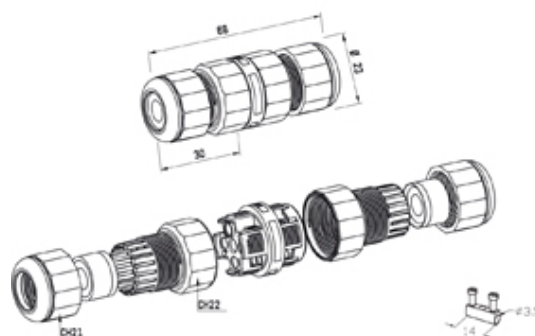

TeeTube

Range: Weatherproof/Waterproof Connectors

Order Code: THB.391.A2C.R

DESCRIPTION

TeeTube Mini 2 Pole Screw - wp 7mm to 12mm, 2.5 mm max conductor size IP68 24A 450V 2 cable entries, retail pack

WEATHERPROOF/WATERPROOF CONNECTORS FEATURES

- Tough, robust construction with large cable range acceptance
- Straight through, T splitter and Y splitter versions available
- Dual terminal versions available for easy fitting and looping of conductors (2+2 and 3+3 poles)
- Temperature rating of -40°C to +125°C

Features may vary by product throughout the range.

Subject to technical modification without notice.

Typographical and other errors do not justify claim for damages.

SPECIFICATION

Cable Entries	2
Max Current (A)	24
Max Voltage (V)	450
Number of Poles	2
Max Conductor Size (Sq mm)	2.5
Minimum Cable Diameter (mm)	7
Maximum Cable Diameter (mm)	12
IP Rating	68
Min Temperature Rating °C	-40
Max Temperature Rating °C	125
Temperature "T" Rating	T125
Body Material	PA66 / PBT / TPE
Fixing System	Cable
Series	TH391
Terminal Type	Screw - wp