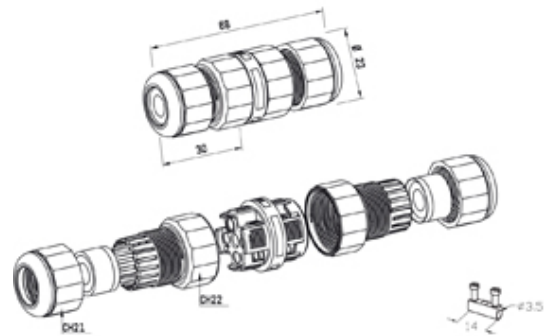

TeeTube

Range: Weatherproof/Waterproof Connectors

Order Code: CWP-TIS-ABW-A02 (THB.391.A2C)

DESCRIPTION

TeeTube Mini 2 Pole Screw - wp 7mm to 12mm, 2.5 mm max conductor size IP68 24A 450V 2 cable entries

WEATHERPROOF/WATERPROOF CONNECTORS FEATURES

- Tough, robust construction with large cable range acceptance
- Straight through, T splitter and Y splitter versions available
- Dual terminal versions available for easy fitting and looping of conductors (2+2 and 3+3 poles)
- Temperature rating of -40°C to +125°C

Features may vary by product throughout the range.

Subject to technical modification without notice.

Typographical and other errors do not justify claim for damages.

SPECIFICATION

Cable Entries	2
Max Current (A)	24
Max Voltage (V)	450
Number of Poles	2
Max Conductor Size (Sq mm)	2.5
Minimum Cable Diameter (mm)	7
Maximum Cable Diameter (mm)	12
IP Rating	68
Min Temperature Rating °C	-40
Max Temperature Rating °C	125
Temperature "T" Rating	T125
Body Material	PA66 / PBT / TPE
Fixing System	Cable
Series	TH391
Terminal Type	Screw - wp