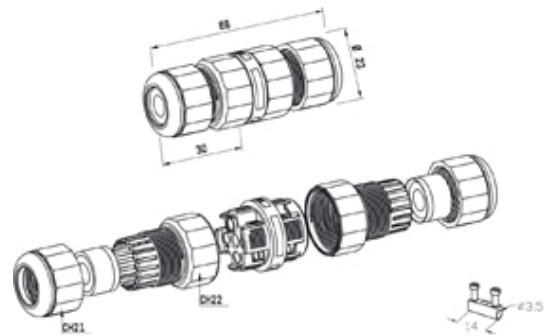

## Range: Weatherproof/Waterproof Connectors

Order Code: THB.391.A2A.R

### DESCRIPTION

TeeTube Mini 2 Pole Screw - end barrier contact 7mm to 12mm, 4 mm max conductor size IP68 32A 450V 2 cable entries, retail pack

### WEATHERPROOF/WATERPROOF CONNECTORS FEATURES

- Tough, robust construction with large cable range acceptance
- Straight through, T splitter and Y splitter versions available
- Dual terminal versions available for easy fitting and looping of conductors (2+2 and 3+3 poles)
- Temperature rating of -40°C to +125°C

## SPECIFICATION

Cable Entries	2
Max Current (A)	32
Max Voltage (V)	450
Number of Poles	2
Max Conductor Size (Sq mm)	4
Minimum Cable Diameter (mm)	7
Maximum Cable Diameter (mm)	12
IP Rating	68
Min Temperature Rating °C	-40
Max Temperature Rating °C	125
Temperature "T" Rating	T125
Body Material	PA66 / PBT / TPE
Fixing System	Cable
Series	TH391
Terminal Type	Screw - end barrier contact