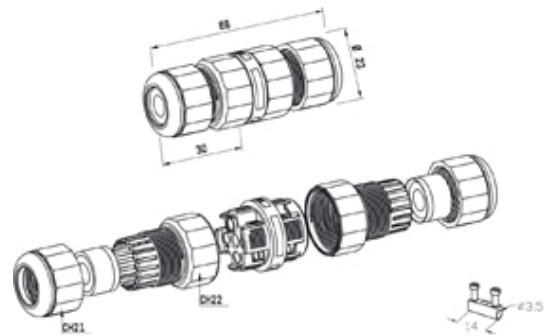

## Range: Weatherproof/Waterproof Connectors

Order Code: CWP-TIS-ADS-A02 (THB.391.A2A)

### DESCRIPTION

TeeTube Mini 2 Pole Screw - end barrier contact 7mm to 12mm, 4 mm max conductor size IP68 32A 450V 2 cable entries

### WEATHERPROOF/WATERPROOF CONNECTORS FEATURES

- Tough, robust construction with large cable range acceptance
- Straight through, T splitter and Y splitter versions available
- Dual terminal versions available for easy fitting and looping of conductors (2+2 and 3+3 poles)
- Temperature rating of -40°C to +125°C

## SPECIFICATION

Cable Entries	2
Max Current (A)	32
Max Voltage (V)	450
Number of Poles	2
Max Conductor Size (Sq mm)	4
Minimum Cable Diameter (mm)	7
Maximum Cable Diameter (mm)	12
IP Rating	68
Min Temperature Rating °C	-40
Max Temperature Rating °C	125
Temperature "T" Rating	T125
Body Material	PA66 / PBT / TPE
Fixing System	Cable
Series	TH391
Terminal Type	Screw - end barrier contact