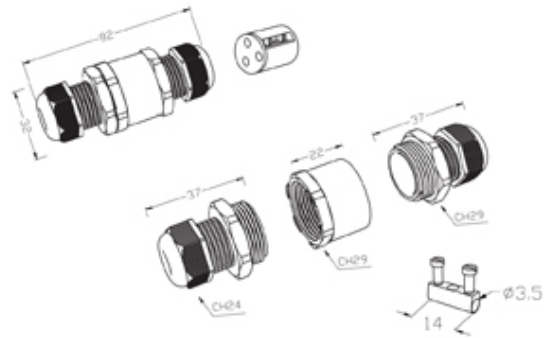

TeeTube

Range: Weatherproof/Waterproof Connectors

Part Number: THB.390.F3C.3

DESCRIPTION

TeeTube with innovative cable glands, 3 Pole Screw - wp 10.5mm to 14mm on one gland 7mm to 13.5mm on the other 2 glands, 2.5 mm max conductor size IP68 24A 450V 3 cable entries

WEATHERPROOF/WATERPROOF CONNECTORS FEATURES

- Tough, robust construction with large cable range acceptance
- Straight through, T splitter and Y splitter versions available
- Dual terminal versions available for easy fitting and looping of conductors (2+2 and 3+3 poles)
- Temperature rating of -40°C to +125°C

Features may vary by product throughout the range.

Subject to technical modification without notice.

Typographical and other errors do not justify claim for damages.

SPECIFICATION

Cable Entries	3
Max Current (A)	24
Max Voltage (V)	450
Number of Poles	3
Max Conductor Size (Sq mm)	2.5
Minimum Cable Diameter (mm)	14
Maximum Cable Diameter (mm)	17
IP Rating	68
Min Temperature Rating °C	-40
Max Temperature Rating °C	125
Temperature "T" Rating	T125
Body Material	PA66 / TPE
Fixing System	Cable
Terminal Type	Screw - wp