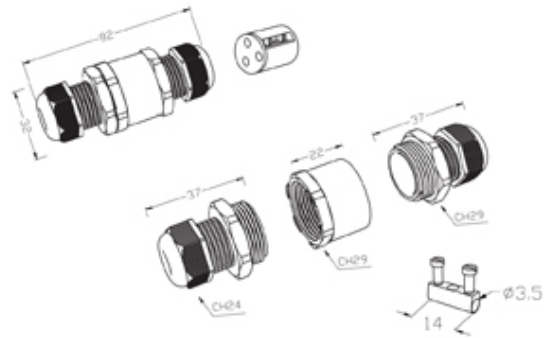

TeeTube

Range: Weatherproof/Waterproof Connectors

Part Number: THB.390.F3C.1

DESCRIPTION

TeeTube with innovative cable glands, 3 Pole Screw - wp 7mm to 10.5mm on one gland 7mm to 13.5mm on the other 2 glands, 2.5 mm max conductor size IP68 24A 450V 3 cable entries

WEATHERPROOF/WATERPROOF CONNECTORS FEATURES

- Tough, robust construction with large cable range acceptance
- Straight through, T splitter and Y splitter versions available
- Dual terminal versions available for easy fitting and looping of conductors (2+2 and 3+3 poles)
- Temperature rating of -40°C to +125°C

Features may vary by product throughout the range.

Subject to technical modification without notice.

Typographical and other errors do not justify claim for damages.

SPECIFICATION

Cable Entries	3
Max Current (A)	24
Max Voltage (V)	450
Number of Poles	3
Max Conductor Size (Sq mm)	2.5
Minimum Cable Diameter (mm)	7
Maximum Cable Diameter (mm)	10.5
IP Rating	68
Min Temperature Rating °C	-40
Max Temperature Rating °C	125
Temperature "T" Rating	T125
Body Material	PA66 / TPE
Fixing System	Cable
Terminal Type	Screw - wp