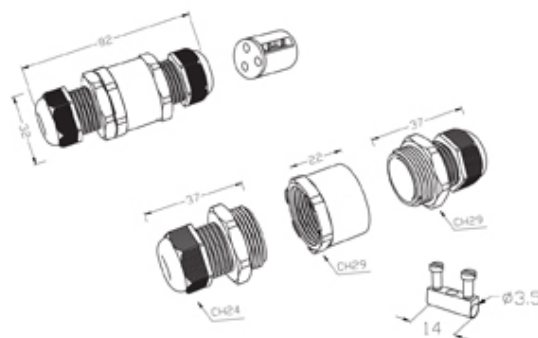

## Range: Weatherproof/Waterproof Connectors

Part Number: THB.390.F2A.3

### DESCRIPTION

TeeTube with innovative cable glands, 2 Pole Screw - end barrier contact 14mm to 17mm on one gland 7mm to 13.5mm on the other 2 glands, 4 mm max conductor size IP68 32A 450V 3 cable entries

### WEATHERPROOF/WATERPROOF CONNECTORS FEATURES

- Tough, robust construction with large cable range acceptance
- Straight through, T splitter and Y splitter versions available
- Dual terminal versions available for easy fitting and looping of conductors (2+2 and 3+3 poles)
- Temperature rating of -40°C to +125°C

## SPECIFICATION

Cable Entries	3
Max Current (A)	32
Max Voltage (V)	450
Number of Poles	2
Max Conductor Size (Sq mm)	4
Minimum Cable Diameter (mm)	14
Maximum Cable Diameter (mm)	17
IP Rating	68
Min Temperature Rating °C	-40
Max Temperature Rating °C	125
Temperature "T" Rating	T125
Body Material	PA66 / TPE
Fixing System	Cable
Terminal Type	Screw - end barrier contact