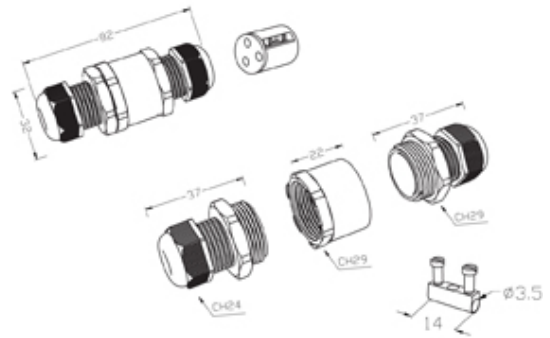

## Range: Weatherproof/Waterproof Connectors

Order Code: THB.390.F2A.1

### DESCRIPTION

TeeTube with innovative cable glands, 2 Pole Screw - end barrier contact 7mm to 10.5mm on one gland 7mm to 13.5mm on the other 2 glands, 4 mm max conductor size IP68 32A 450V 3 cable entries

### WEATHERPROOF/WATERPROOF CONNECTORS FEATURES

- Tough, robust construction with large cable range acceptance
- Straight through, T splitter and Y splitter versions available
- Dual terminal versions available for easy fitting and looping of conductors (2+2 and 3+3 poles)
- Temperature rating of -40°C to +125°C

## SPECIFICATION

Cable Entries	3
Max Current (A)	32
Max Voltage (V)	450
Number of Poles	2
Max Conductor Size (Sq mm)	4
Minimum Cable Diameter (mm)	7
Maximum Cable Diameter (mm)	10.5
IP Rating	68
Min Temperature Rating °C	-40
Max Temperature Rating °C	125
Temperature "T" Rating	T125
Body Material	PA66 / TPE
Fixing System	Cable
Terminal Type	Screw - end barrier contact