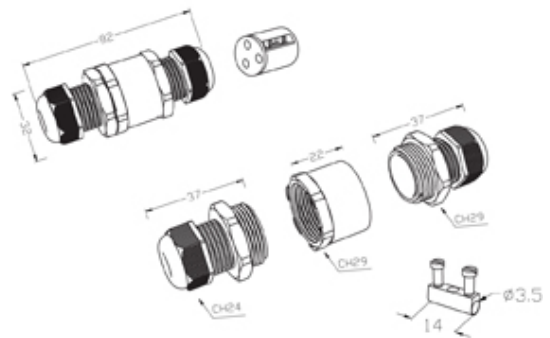

TeeTube

Range: Weatherproof/Waterproof Connectors

Part Number: THB.390.E2C.3

DESCRIPTION

TeeTube with innovative cable glands, 2 Pole Screw - wp 10.5mm to 14mm on one gland 7mm to 13.5mm on the other gland, 2.5 mm max conductor size IP68 24A 450V 2 cable entries

WEATHERPROOF/WATERPROOF CONNECTORS FEATURES

- Tough, robust construction with large cable range acceptance
- Straight through, T splitter and Y splitter versions available
- Dual terminal versions available for easy fitting and looping of conductors (2+2 and 3+3 poles)
- Temperature rating of -40°C to +125°C

Features may vary by product throughout the range.

Subject to technical modification without notice.

Typographical and other errors do not justify claim for damages.

SPECIFICATION

Cable Entries	2
Max Current (A)	24
Max Voltage (V)	450
Number of Poles	2
Max Conductor Size (Sq mm)	2.5
Minimum Cable Diameter (mm)	10.5
Maximum Cable Diameter (mm)	14
IP Rating	68
Min Temperature Rating °C	-40
Max Temperature Rating °C	125
Temperature "T" Rating	T125
Body Material	PA66 / TPE
Fixing System	Cable
Terminal Type	Screw - wp